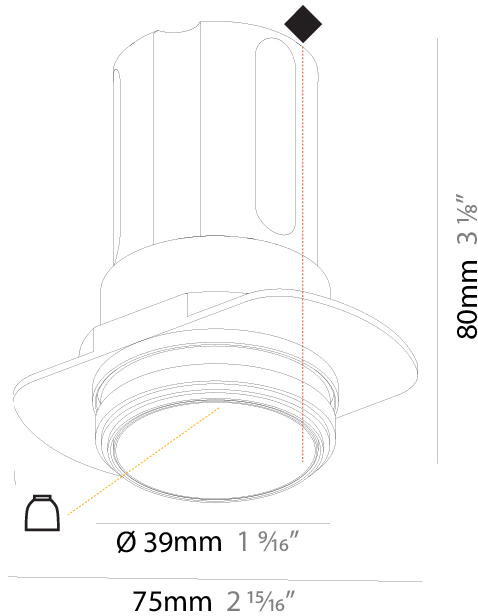

Series: Invader Deep
Brand: Prolicht
Division: Architectural
Mounting Type: Trimless
Mounting Location: Ceiling
Subcategory: Spots

PHYSICAL

Shape: Round
Diameter (mm): 39
Diameter (in): 1 9/16
Height (mm): 80
Height (in): 3 1/8
Ceiling Thickness (mm): 10 / 12 / 15
Ceiling Thickness (in): 3/8 or 1/2 or 9/16
Min. Recessing Depth (mm): 150
Min. Recessing Depth (in): 5 7/8
Light Distribution: Downlight
Weight (kg): 0.143
Weight (lbs): 0.31
Fixture Finish: [SSR / BKV / CWI / CRY / HAB / UFT / ITA / RUA / FTG / MYG / LOD / PUS / FRO / FUP / KIA / POP / BLS / SPG / MEY / GOH / GUM / CHC / COM / ABZ / JAG / OBR / MOS / ROR](#)
Fixture Material: Aluminum
Cut-out Measurements: $\varnothing$ 45mm / 1 3/4"
Upon Request: Unique Sizes Unique Ceiling Thickness

ELECTRICAL

Lamp Type: LED (Zhaga Standard)
Input Wattage (W): 7.7
Total Output Wattage (W): 6.8
Dimming: Tri-Mode (Non-Dimming and Phase Dimming (120Vac only) and 0-10V Dimming)
Driver Included: No
Driver Location: Remote
Driver Type: Constant Current - 120 / 277Vac
Input Voltage (V): 120 - 277
Constant Current (MA): 250

LED

Number of LEDs: 1
Color Temperature (°K): [2700 / 3000 / 3500 / 4000](#)
Max. Delivered Lumen (lm): 660 / 690 / 725 / 740
CRI: >90 CRI
Lamp Life (hrs): 50000
Upon Request: RGB-W Tunable White Special Color Temperature

OPTICAL

Reflector: [33 / 47 / 65](#)
Upon Request: Special Beam Angles

RATINGS AND CERTIFICATIONS

Certified By: Certified for North American Standards
IP rating: IP20