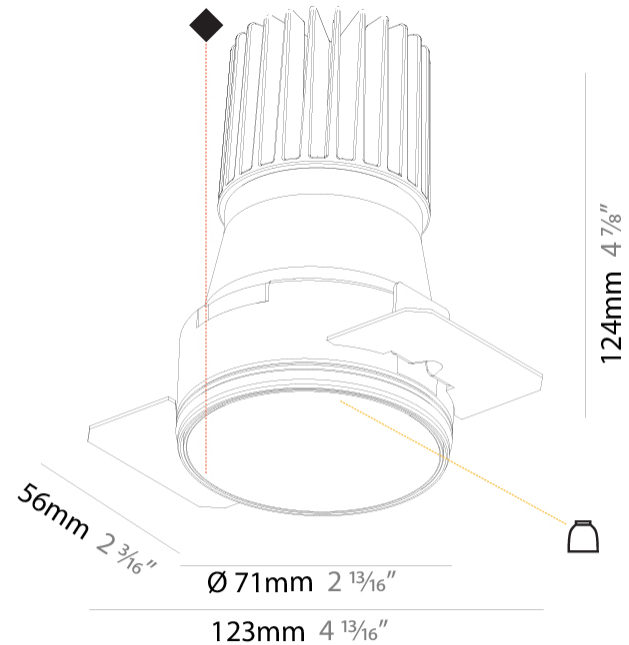

GENERAL

Series: Invader Deep
Brand: Prolicht
Division: Architectural
Mounting Type: Trimless
Mounting Location: Ceiling
Subcategory: Spots

PHYSICAL

Shape: Round
Diameter (mm): 71
Diameter (in): 2 ¹³/₁₆"
Height (mm): 124
Height (in): 4 ⁷/₈"
Ceiling Thickness (mm): 10 / 12.5 / 15
Ceiling Thickness (in): 3/8 or 1/2 or 9/16
Min. Recessing Depth (mm): 140
Min. Recessing Depth (in): 5 ¹/₂"
Light Distribution: Downlight
Weight (kg): 0.358
Weight (lbs): 0.79
Fixture Finish: SSR / BKV / CWI / CRY / HAB / UFT / ITA / RUA / FTG / MYG / LOD / PUS / FRO / FUP / KIA / POP / BLS / SPG / MEY / GOH / GUM / CHC / COM / ABZ / JAG / OBR / MOS / ROR
Fixture Material: Aluminum
Cut-out Measurements: 79mm / 3 1/8"
Upon Request: Unique Sizes Unique Ceiling Thickness

ELECTRICAL

Lamp Type: LED (Zhaga Standard)
Input Wattage (W): 22
Total Output Wattage (W): 20
Dimming: Tri-Mode (Non-Dimming and Phase Dimming (120Vac only) and 0-10V Dimming)
Driver Included: No
Driver Location: Recessed Housing
Driver Type: Constant Current - Universal
Driver Class: Class 2
Housing: See components
Input Voltage (V): 120 - 277
Constant Current (MA): 500

LED

Number of LEDs: 1
Color Temperature (°K): 2700 / 3000 / 3500 / 4000
Max. Delivered Lumen (lm): 1210 / 1260 / 1323 / 1350
CRI: >90 CRI
Lamp Life (hrs): 50000

OPTICAL

Reflector: 20 / 40 / 60

RATINGS AND CERTIFICATIONS

Certified By: Certified for North American Standards
IP rating: IP20