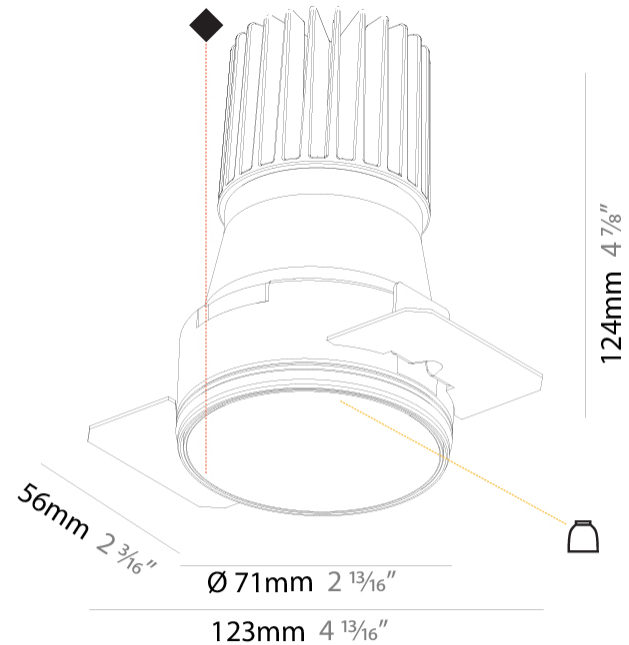

GENERAL

Series: Invader Deep
 Brand: Prolicht
 Division: Architectural
 Mounting Type: Trimless
 Mounting Location: Ceiling
 Subcategory: Spots

PHYSICAL

Shape: Round
 Diameter (mm): 71
 Diameter (in): 2 13/16
 Height (mm): 124
 Height (in): 4 7/8
 Ceiling Thickness (mm): 10 / 12.5 / 15
 Ceiling Thickness (in): 3/8 or 1/2 or 9/16
 Min. Recessing Depth (mm): 140
 Min. Recessing Depth (in): 5 1/2
 Light Distribution: Downlight
 Weight (kg): 0.358
 Weight (lbs): 0.79
 Fixture Finish: SSR / BKV / CWI / CRY / HAB / UFT / ITA / RUA / FTG / MYG / LOD / PUS / FRO / FUP / KIA / POP / BLS / SPG / MEY / GOH / GUM / CHC / COM / ABZ / JAG / OBR / MOS / ROR
 Fixture Material: Aluminum
 Cut-out Measurements: 79mm / 3 1/8"
 Upon Request: Unique Sizes Unique Ceiling Thickness

LED

Number of LEDs: 1
 Color Temperature (°K): 2700 / 3000 / 3500 / 4000
 Max. Delivered Lumen (lm): 1210 / 1260 / 1323 / 1350
 CRI: >90 CRI
 Lamp Life (hrs): 50000

OPTICAL

Reflector: 20 / 40 / 60

RATINGS AND CERTIFICATIONS

GENERAL

Series: Invader Deep
 Brand: Prolicht
 Division: Architectural
 Mounting Type: Trimless
 Mounting Location: Ceiling
 Subcategory: Spots

PHYSICAL

Shape: Round
 Diameter (mm): 39
 Diameter (in): 1 9/16
 Height (mm): 80
 Height (in): 3 1/8
 Ceiling Thickness (mm): 10 / 12 / 15
 Ceiling Thickness (in): 3/8 or 1/2 or 9/16
 Min. Recessing Depth (mm): 150
 Min. Recessing Depth (in): 5 7/8
 Light Distribution: Downlight
 Weight (kg): 0.143
 Weight (lbs): 0.31
 Fixture Finish: [SSR / BKV / CWI / CRY / HAB / UFT / ITA / RUA / FTG / MYG / LOD / PUS / FRO / FUP / KIA / POP / BLS / SPG / MEY / GOH / GUM / CHC / COM / ABZ / JAG / OBR / MOS / ROR](#)
 Fixture Material: Aluminum
 Cut-out Measurements: \varnothing 45mm / 1 3/4"
 Upon Request: Unique Sizes Unique Ceiling Thickness