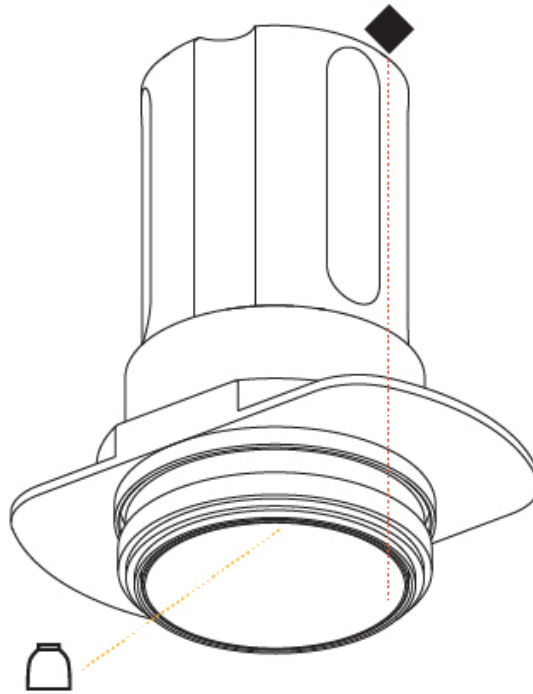

INVADER DEEP TRIMLESS

A37922-

PROJECT

TYPE

SPECIFIER

QUANTITY

DATE