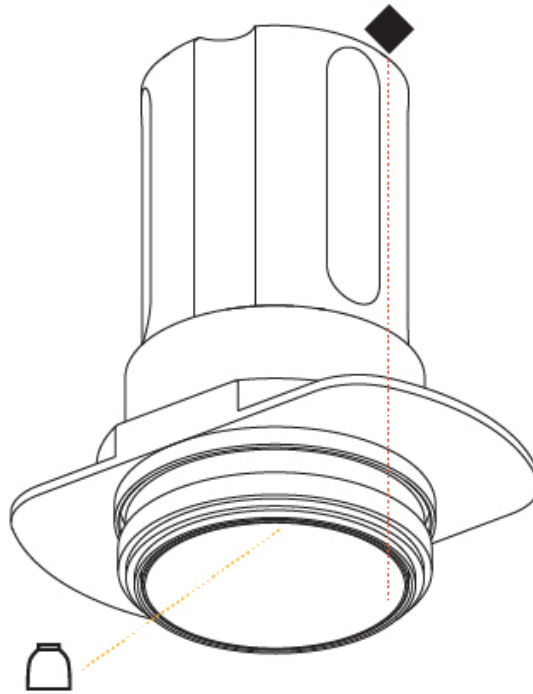

#### PHYSICAL

Shape: Round  
 Diameter (mm): 71  
 Diameter (in): 2 <sup>13</sup>/<sub>16</sub>"  
 Height (mm): 124  
 Height (in): 4 <sup>7</sup>/<sub>8</sub>"  
 Ceiling Thickness (mm): 10 / 12.5 / 15  
 Ceiling Thickness (in): 3/8 or 1/2 or 9/16  
 Min. Recessing Depth (mm): 140  
 Min. Recessing Depth (in): 5 <sup>1</sup>/<sub>2</sub>"  
 Light Distribution: Downlight  
 Weight (kg): 0.358  
 Weight (lbs): 0.79  
 Fixture Finish: SSR / BKV / CWI / CRY / HAB / UFT / ITA / RUA / FTG / MYG / LOD / PUS / FRO / FUP / KIA / POP / BLS / SPG / MEY / GOH / GUM / CHC / COM / ABZ / JAG / OBR / MOS / ROR  
 Fixture Material: Aluminum  
 Cut-out Measurements: 79mm / 3 1/8"  
 Upon Request: Unique Sizes Unique Ceiling Thickness

#### PHYSICAL

Shape: Round  
 Diameter (mm): 39  
 Diameter (in): 1 9/16  
 Height (mm): 80  
 Height (in): 3 1/8  
 Ceiling Thickness (mm): 10 / 12 / 15  
 Ceiling Thickness (in): 3/8 or 1/2 or 9/16  
 Min. Recessing Depth (mm): 150  
 Min. Recessing Depth (in): 5 7/8  
 Light Distribution: Downlight  
 Weight (kg): 0.143  
 Weight (lbs): 0.31  
 Fixture Finish: SSR / BKV / CWI / CRY / HAB / UFT / ITA / RUA / FTG / MYG / LOD / PUS / FRO / FUP / KIA / POP / BLS / SPG / MEY / GOH / GUM / CHC / COM / ABZ / JAG / OBR / MOS / ROR  
 Fixture Material: Aluminum  
 Cut-out Measurements: Ø 45mm / 1 3/4"  
 Upon Request: Unique Sizes Unique Ceiling Thickness

## INVADER DEEP TRIMLESS

A37922-

PROJECT

TYPE

SPECIFIER

QUANTITY

DATE